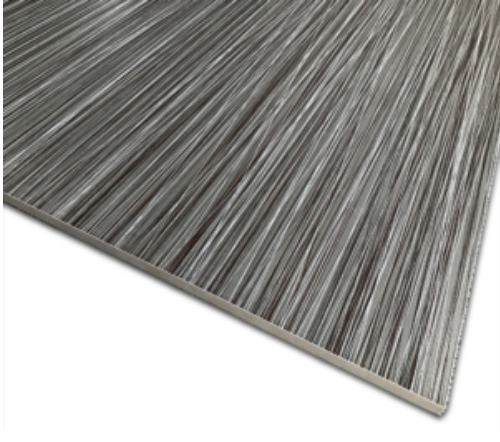

TILE-DARK MODERN STRIPE 12IN X 24IN (BOX OF 8 TILES)

SKU: 7002

Price: \$36.99

Stock: In stock

1

PRODUCT DESCRIPTION

12"x24" Porcelain Tile
Dark Modern Stripe
Box of 8 pieces
Totaling 16 sqft (1.39 sq/ft)